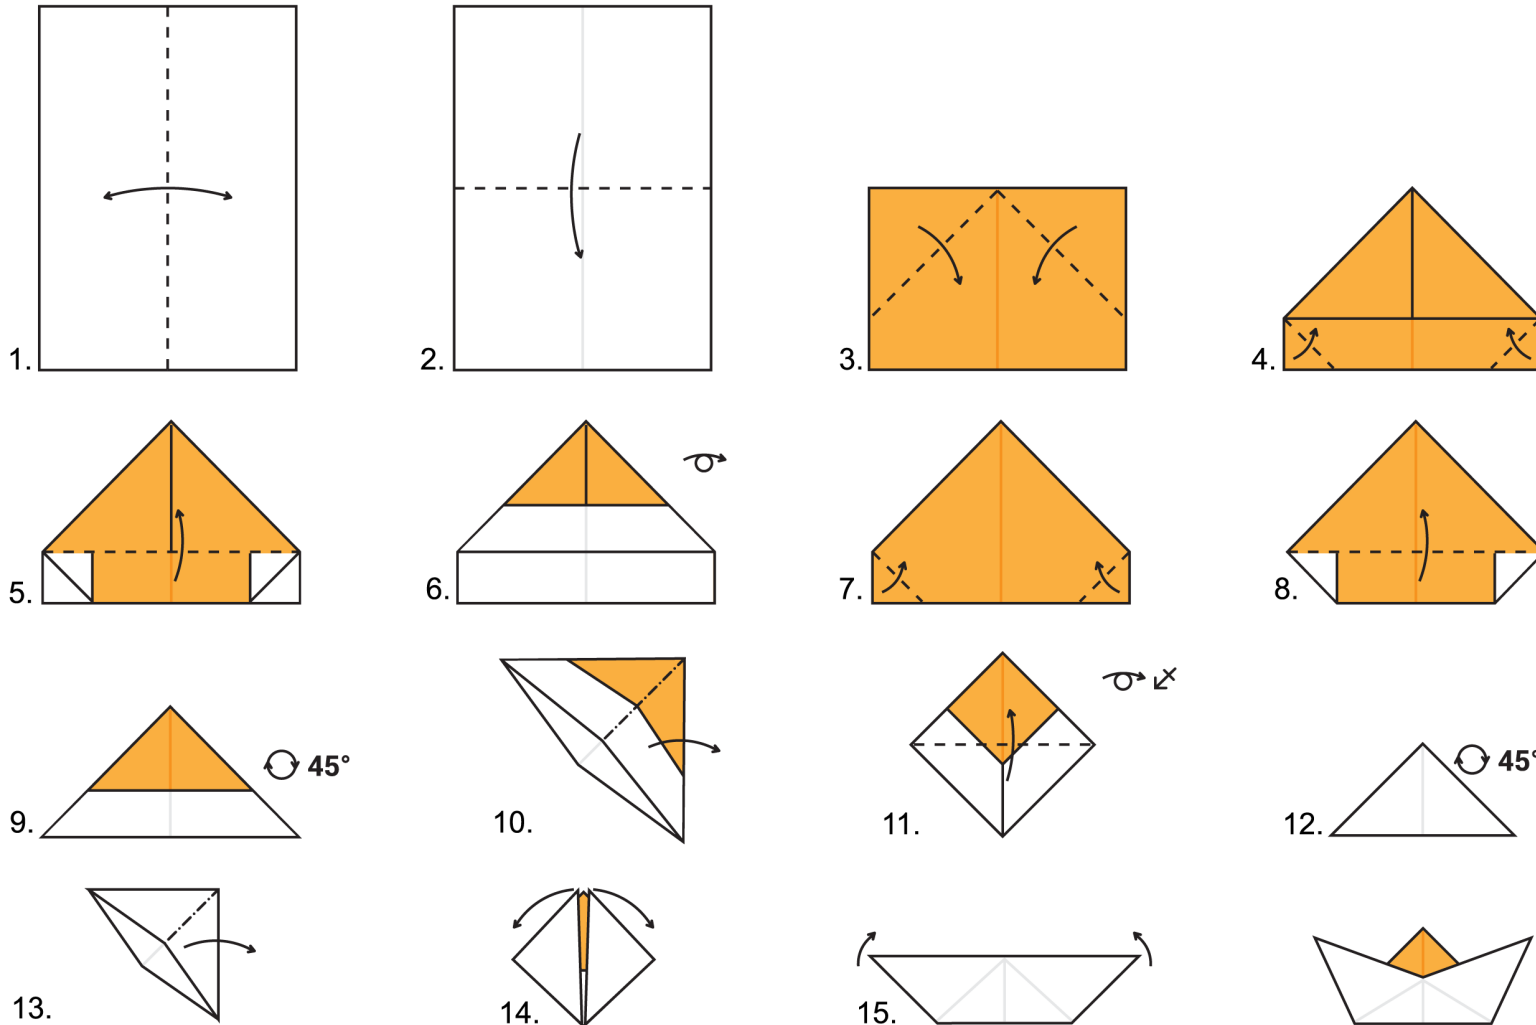

Classic Boat

Thousands of boats pass under Tower Bridge each year. Follow these instructions to make your own origami boat to sail under our model of Tower Bridge.

Key

- Valley fold
- - - Mountain fold
- Fold
- ↔ Fold & unfold
- ↶ Fold behind
- ↻ Turn over
- ↻ Repeat step
- ↻ Rotate